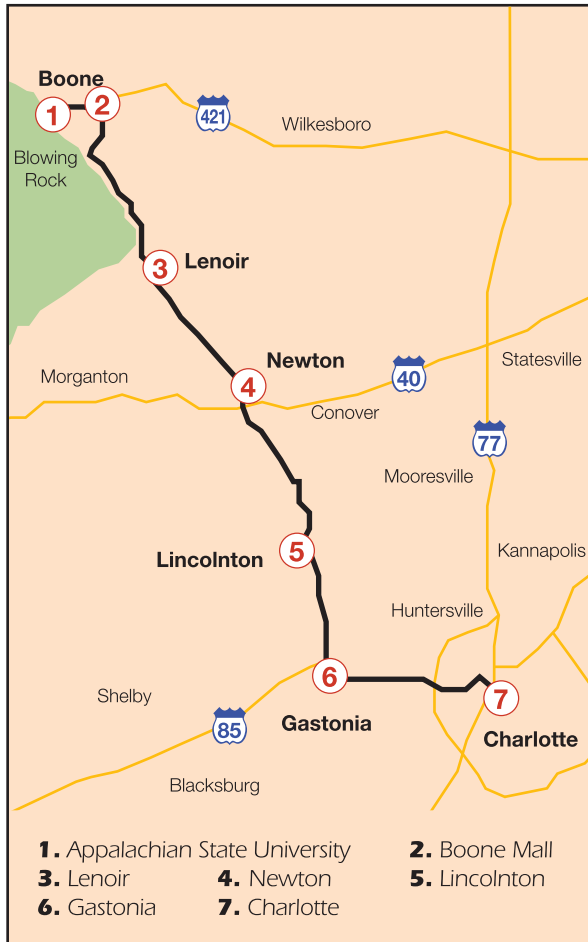

MOUNTAINEER NORTH/SOUTH MAP

LINKS TO:

1-800-231-2222
www.greyhound.com

AppalCART
 (828) 264-2278
www.appalcart.appstate.edu

Greenway Public Transportation
 (The Western Piedmont Regional Transit Authority)
 (828) 464-9444
www.mygreenway.org

Gastonia Transit
 (704) 842-5101
www.cityofgastonia.com

Charlotte Area Transit System
 (704) 336-RIDE (7433)
www.ridetransit.org

Mountaineer North/South

Mountaineer North/South

Map & Schedule Serving:

- Boone
- Lenoir
- Newton
- Lincolnton
- Gastonia
- Charlotte

www.SunwayCharters.com
704-509-1725

HEADING SOUTH

HEADING NORTH

Location ▾	Time >	Mon-Sun	Fridays ONLY ASU Fall/Spring*
ASU		9:25 AM	7:25 PM
Boone Mall		9:30 AM	7:30 PM
Lenoir		10:10 AM	8:10 PM
Newton		10:55 AM	8:55 PM
Lincolnton		11:35 AM	9:35 PM
Gastonia		12:10 PM	10:10 PM
Charlotte		12:50 PM	10: 50 PM

If paying directly to the driver, exact change is required.

Discount Fares

DISCOUNT FARES ELIGIBILITY:

Children 2-11 years, Seniors (62+),
Student (with valid ID), Disabled, and Military.

Location	App State	Boone Mall	Lenoir	Newton	Lincolnton	Gastonia
Boone Mall	\$4					
Lenoir	\$5	\$5				
Newton	\$7	\$7	\$5			
Lincolnton	\$9	\$9	\$6	\$5		
Gastonia	\$10	\$10	\$7	\$5	\$4	
Charlotte	\$13	\$13	\$9	\$7	\$5	\$5