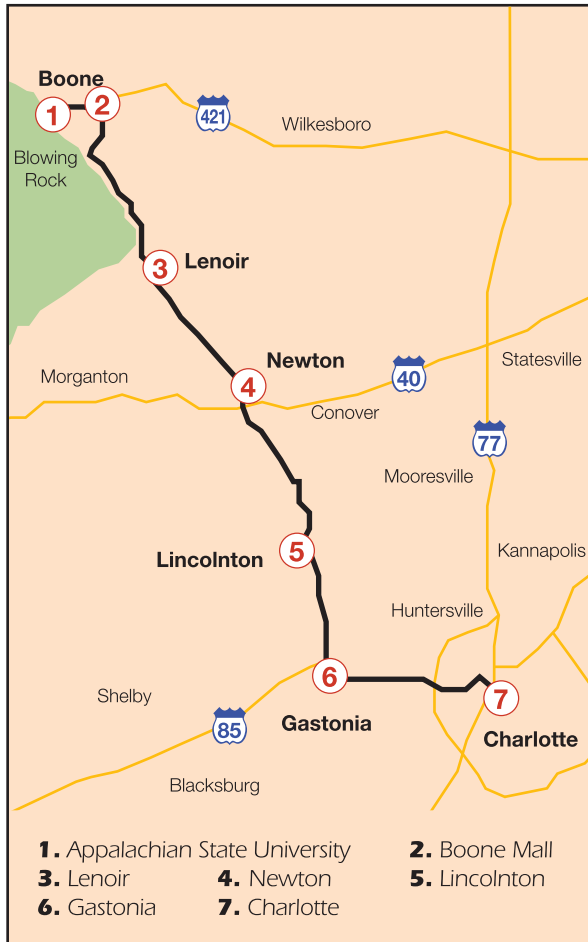

MOUNTAINEER NORTH/SOUTH MAP

LINKS TO:

1-800-231-2222
www.greyhound.com

AppalCART
 (828) 264-2278
www.appalcart.appstate.edu

Greenway Public Transportation
 (The Western Piedmont Regional Transit Authority)
 (828) 464-9444
www.mygreenway.org

Gastonia Transit
 (704) 842-5101
www.cityofgastonia.com

Charlotte Area Transit System
 (704) 336-RIDE (7433)
www.ridetransit.org

Mountaineer North/South

Mountaineer North/South

Map & Schedule Serving:

- Boone
- Lenoir
- Newton
- Lincolnton
- Gastonia
- Charlotte

HEADING SOUTH

HEADING NORTH

Location ▾	Time >	Mon-Sun	Fridays ONLY ASU Fall/Spring*
ASU		9:25 AM	7:25 PM
Boone Mall		9:30 AM	7:30 PM
Lenoir		10:10 AM	8:10 PM
Newton		10:55 AM	8:55 PM
Lincolnton		11:35 AM	9:35 PM
Gastonia		12:10 PM	10:10 PM
Charlotte		12:50 PM	10: 50 PM

Location	App State	Boone Mall	Lenoir	Newton	Lincolnton	Gastonia
Boone Mall	\$5					
Lenoir	\$9	\$9				
Newton	\$12	\$12	\$8			
Lincolnton	\$14	\$14	\$10	\$8		
Gastonia	\$16	\$16	\$12	\$9	\$7	
Charlotte	\$21	\$21	\$14	\$11	\$9	\$7