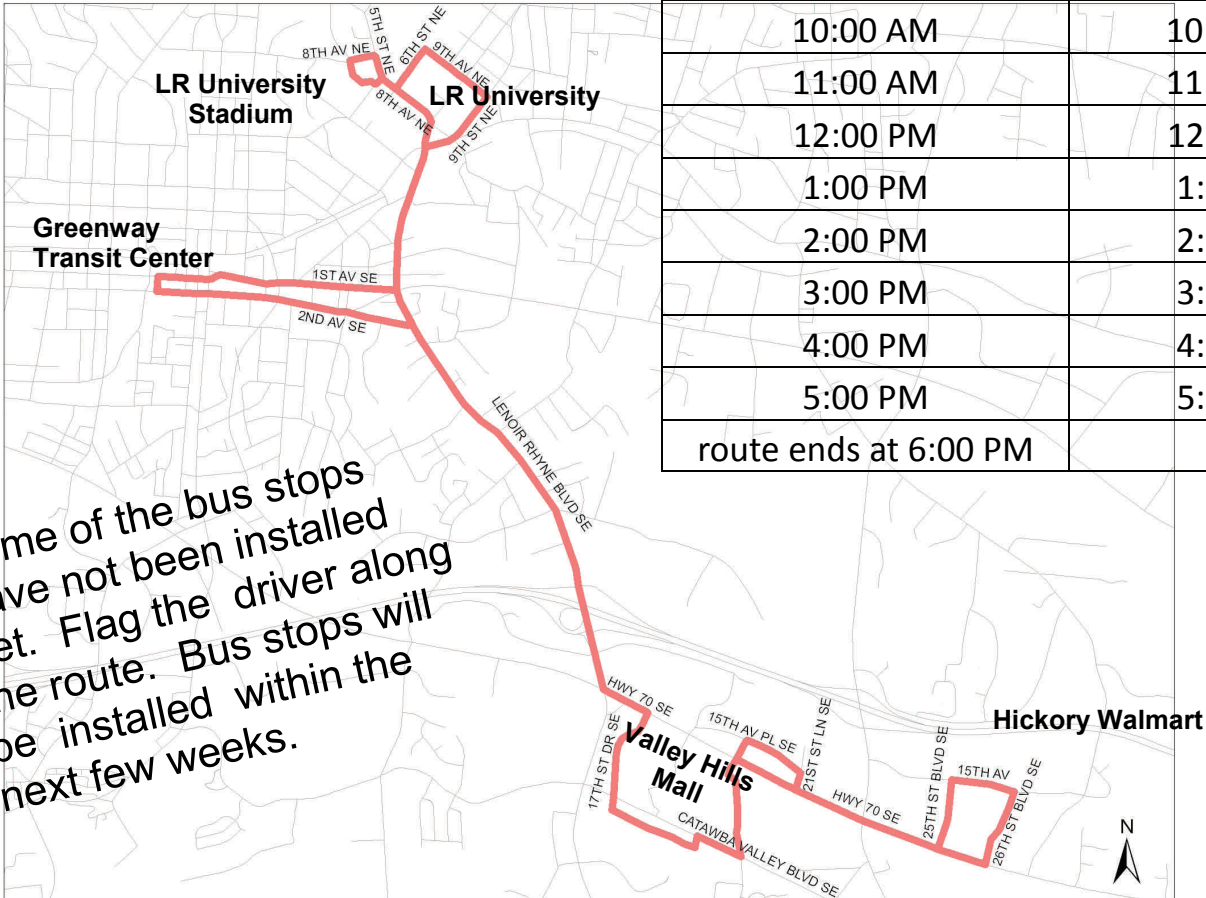

Bus Route Information

Leaves LRU at :00 arrives at Hickory Walmart at :30

:00 9th Ave NE / 6th St. NE – Student Housing
6th St. NE / 8th Ave NE
LR Stadium
8th Ave NE / 8th St. NE
Greenway Transit Center
Lenoir Rhyne Blvd / 3rd Ave PI SE
Lenoir Rhyne Blvd / 7th Ave SE
Hwy 70 / 16th St. SE – Krispy Cream
17th St Dr. SE – Panda Express
17th St. Dr. SE – Bottom Dollar
Backyard Burger
Chuck E- Cheese
Valley Hills Mall - Belk
Hwy 70 at China Garden
Hwy 70 Holiday Inn Express
Hwy 70 at O’Charley’s

Leaves Hickory Walmart at :30 arrives at LRU at :00

:30 Hickory Walmart
Lowe’s Hardware
Hwy 70 at Barnes and Noble
Valley Hills Mall—Belk
Chuck E. Cheese
Backyard Burger
17th St. Dr. SE – Bottom Dollar
Hwy 70 / Crowne Plaza
Lenoir Rhyne Blvd / 7th Ave SE
Lenoir Rhyne Blvd / 3rd Ave PI SE
9th Ave NE—College Creek Apts.

Timetable

Lenoir Rhyne University 9th Ave N.E. / 6th St. NE	Hickory Walmart 2525 Hwy 70 S.E.
10:00 AM	10:30 AM
11:00 AM	11:30 AM
12:00 PM	12:30 PM
1:00 PM	1:30 PM
2:00 PM	2:30 PM
3:00 PM	3:30 PM
4:00 PM	4:30 PM
5:00 PM	5:30 PM
route ends at 6:00 PM